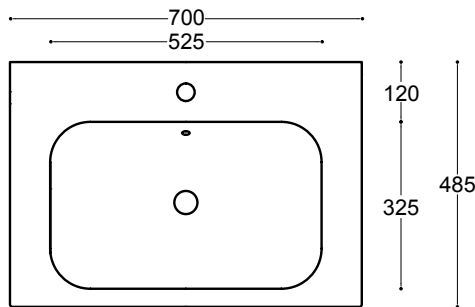

ARTICOLI SUPPLEMENTARI
ADDITIONAL ITEMS
ARTICULOS ADICIONALES

Fissaggi per lavabo
Fixings for washbasin
Anclajes para lavabo
30020

Sifone
Siphon
Sifón
31056

Specifiche Tecniche
Technical data
Fichas técnicas