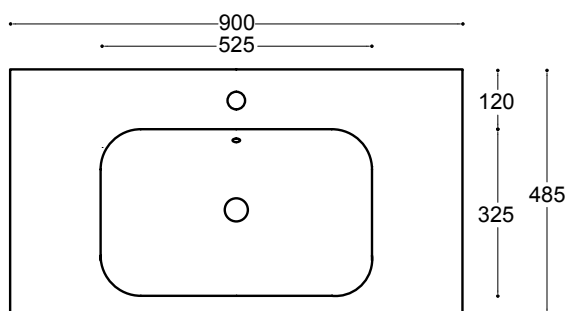

ARTICOLI SUPPLEMENTARI

ADDITIONAL ITEMS

ARTICULOS ADICIONALES

Fissaggi per lavabo
Fixings for washbasin
Anclajes para lavabo
30020

Sifone
Siphon
Sifón
31056

Specifiche Tecniche

Technical data

Fichas técnicas